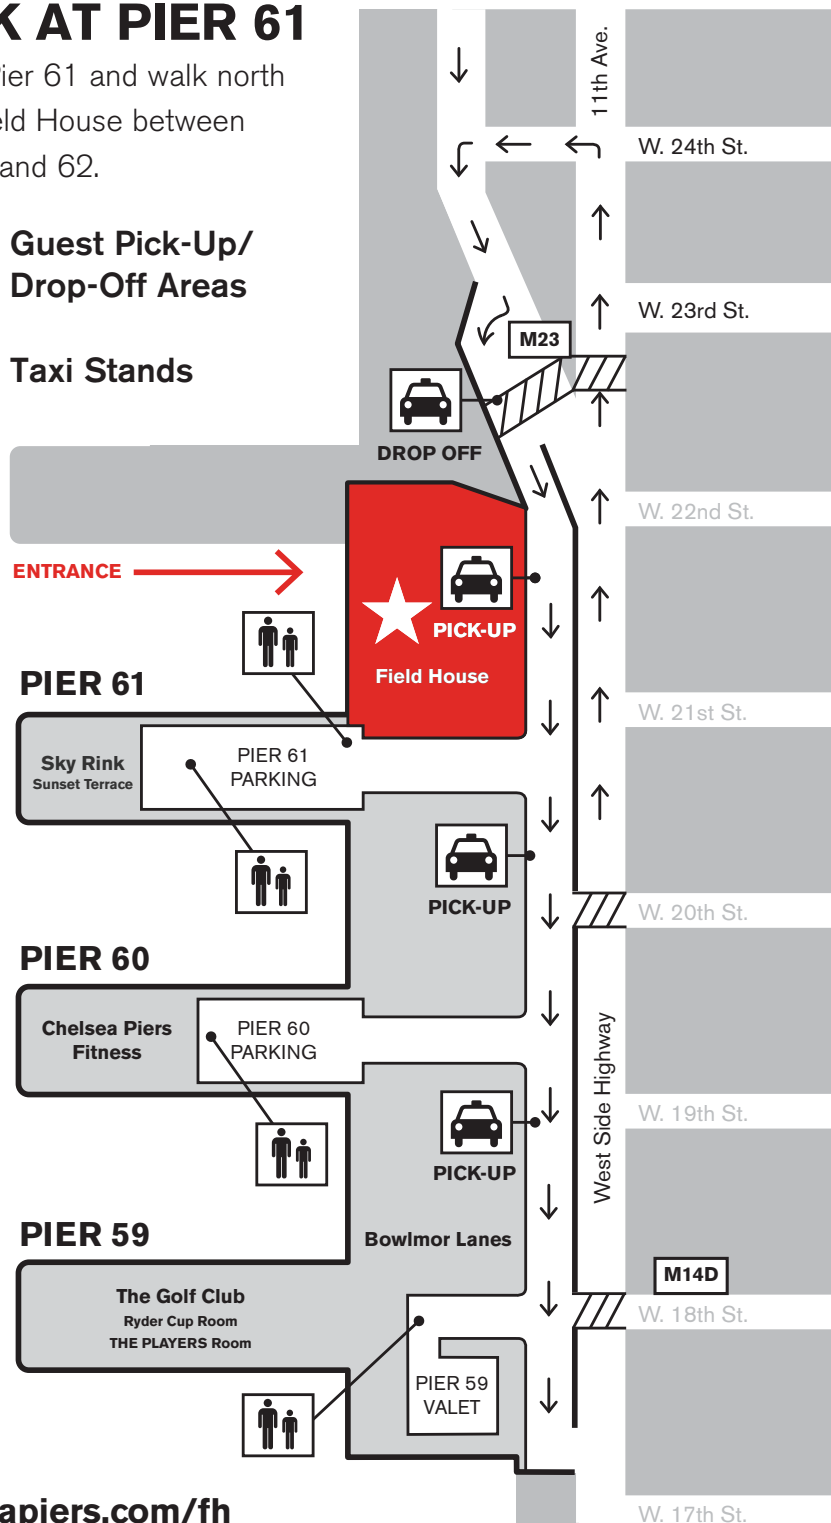

PARK AT PIER 61

Park at Pier 61 and walk north to the Field House between Piers 61 and 62.

**Guest Pick-Up/
Drop-Off Areas**

Taxi Stands

chelseapiers.com/fh

DIRECTIONS TO THE FIELD HOUSE

West 23rd Street & the Hudson River

PUBLIC TRANSPORTATION

The M23 bus crosses Manhattan on West 23rd Street and stops directly in front of the northern entrance to Chelsea Piers. The M14D bus crosses Manhattan on 14th Street and stops at 18th Street in front of the southern entrance to Chelsea Piers. The M23 and M14D buses connect with all of Manhattan's north-south bus routes and subway lines. (A, C, E, 1, 2, 3, 4, 5, 6, N, Q, R, PATH)

PARKING

Park at Pier 61. If spots are full you may park in other piers. The Field House is located in between fresh&co and the Pier 61 parking lot. To arrange parking, please speak with your event manager.

TAXIS

Taxi pick-up and drop-off locations are located at Pier 62, Pier 61 and Pier 60 along the Access Roadway. Guest Services Staff are positioned throughout the site to assist you.